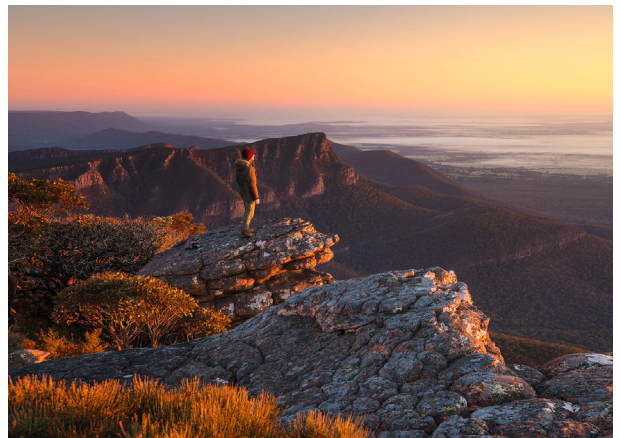

10 Day

GREAT SOUTHERN

South to North Discovery

From

£5,237*

per person | double/twin share

Take a 10-day journey from Adelaide to Palm Cove, with a scenic ride on the Great Southern. Explore the outback, Queensland's tropical beauty, and enjoy luxury travel, excursions, and relaxation in Palm Cove.

PACKAGE INCLUSIONS

- Return international flights from London Heathrow or Edinburgh
- 2 nights at Mount Lofty House Adelaide Hills
 - » Stay in a Piccadilly Garden Room
 - » Welcome drink & house history tour on arrival
 - » Breakfast daily
- One-way & return private transfers included
- The Great Southern Rail Journey - **Adelaide to Brisbane**
 - » 2 nights aboard the Great Southern
 - » Stay in a Gold Twin Cabin
 - » All-inclusive meals & beverages
 - » A regionally inspired menu & paired local wines
 - » Off train experiences in various locations
- 2 nights at Emporium Hotel South Bank Brisbane
 - » Stay in a River City King Suite
- 3 nights at Reef House Palm Cove
 - » Stay in a Brigadier King Studio
 - » Bottle of sparkling wine in room upon arrival
 - » Breakfast daily
 - » Access to a selection of signature experiences